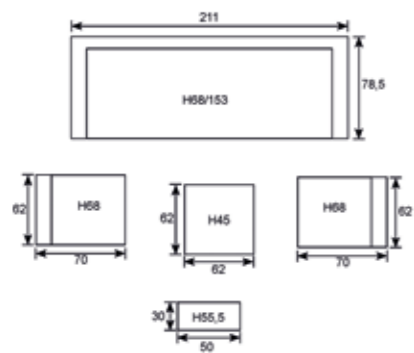

Lounge Set

Seat cushion: 11cm; Seat: H45cm

RICO & IVY

Lounge Set

DAZUR

Lounge Set

CORAL

Lounge/Dining Set 5-pcs