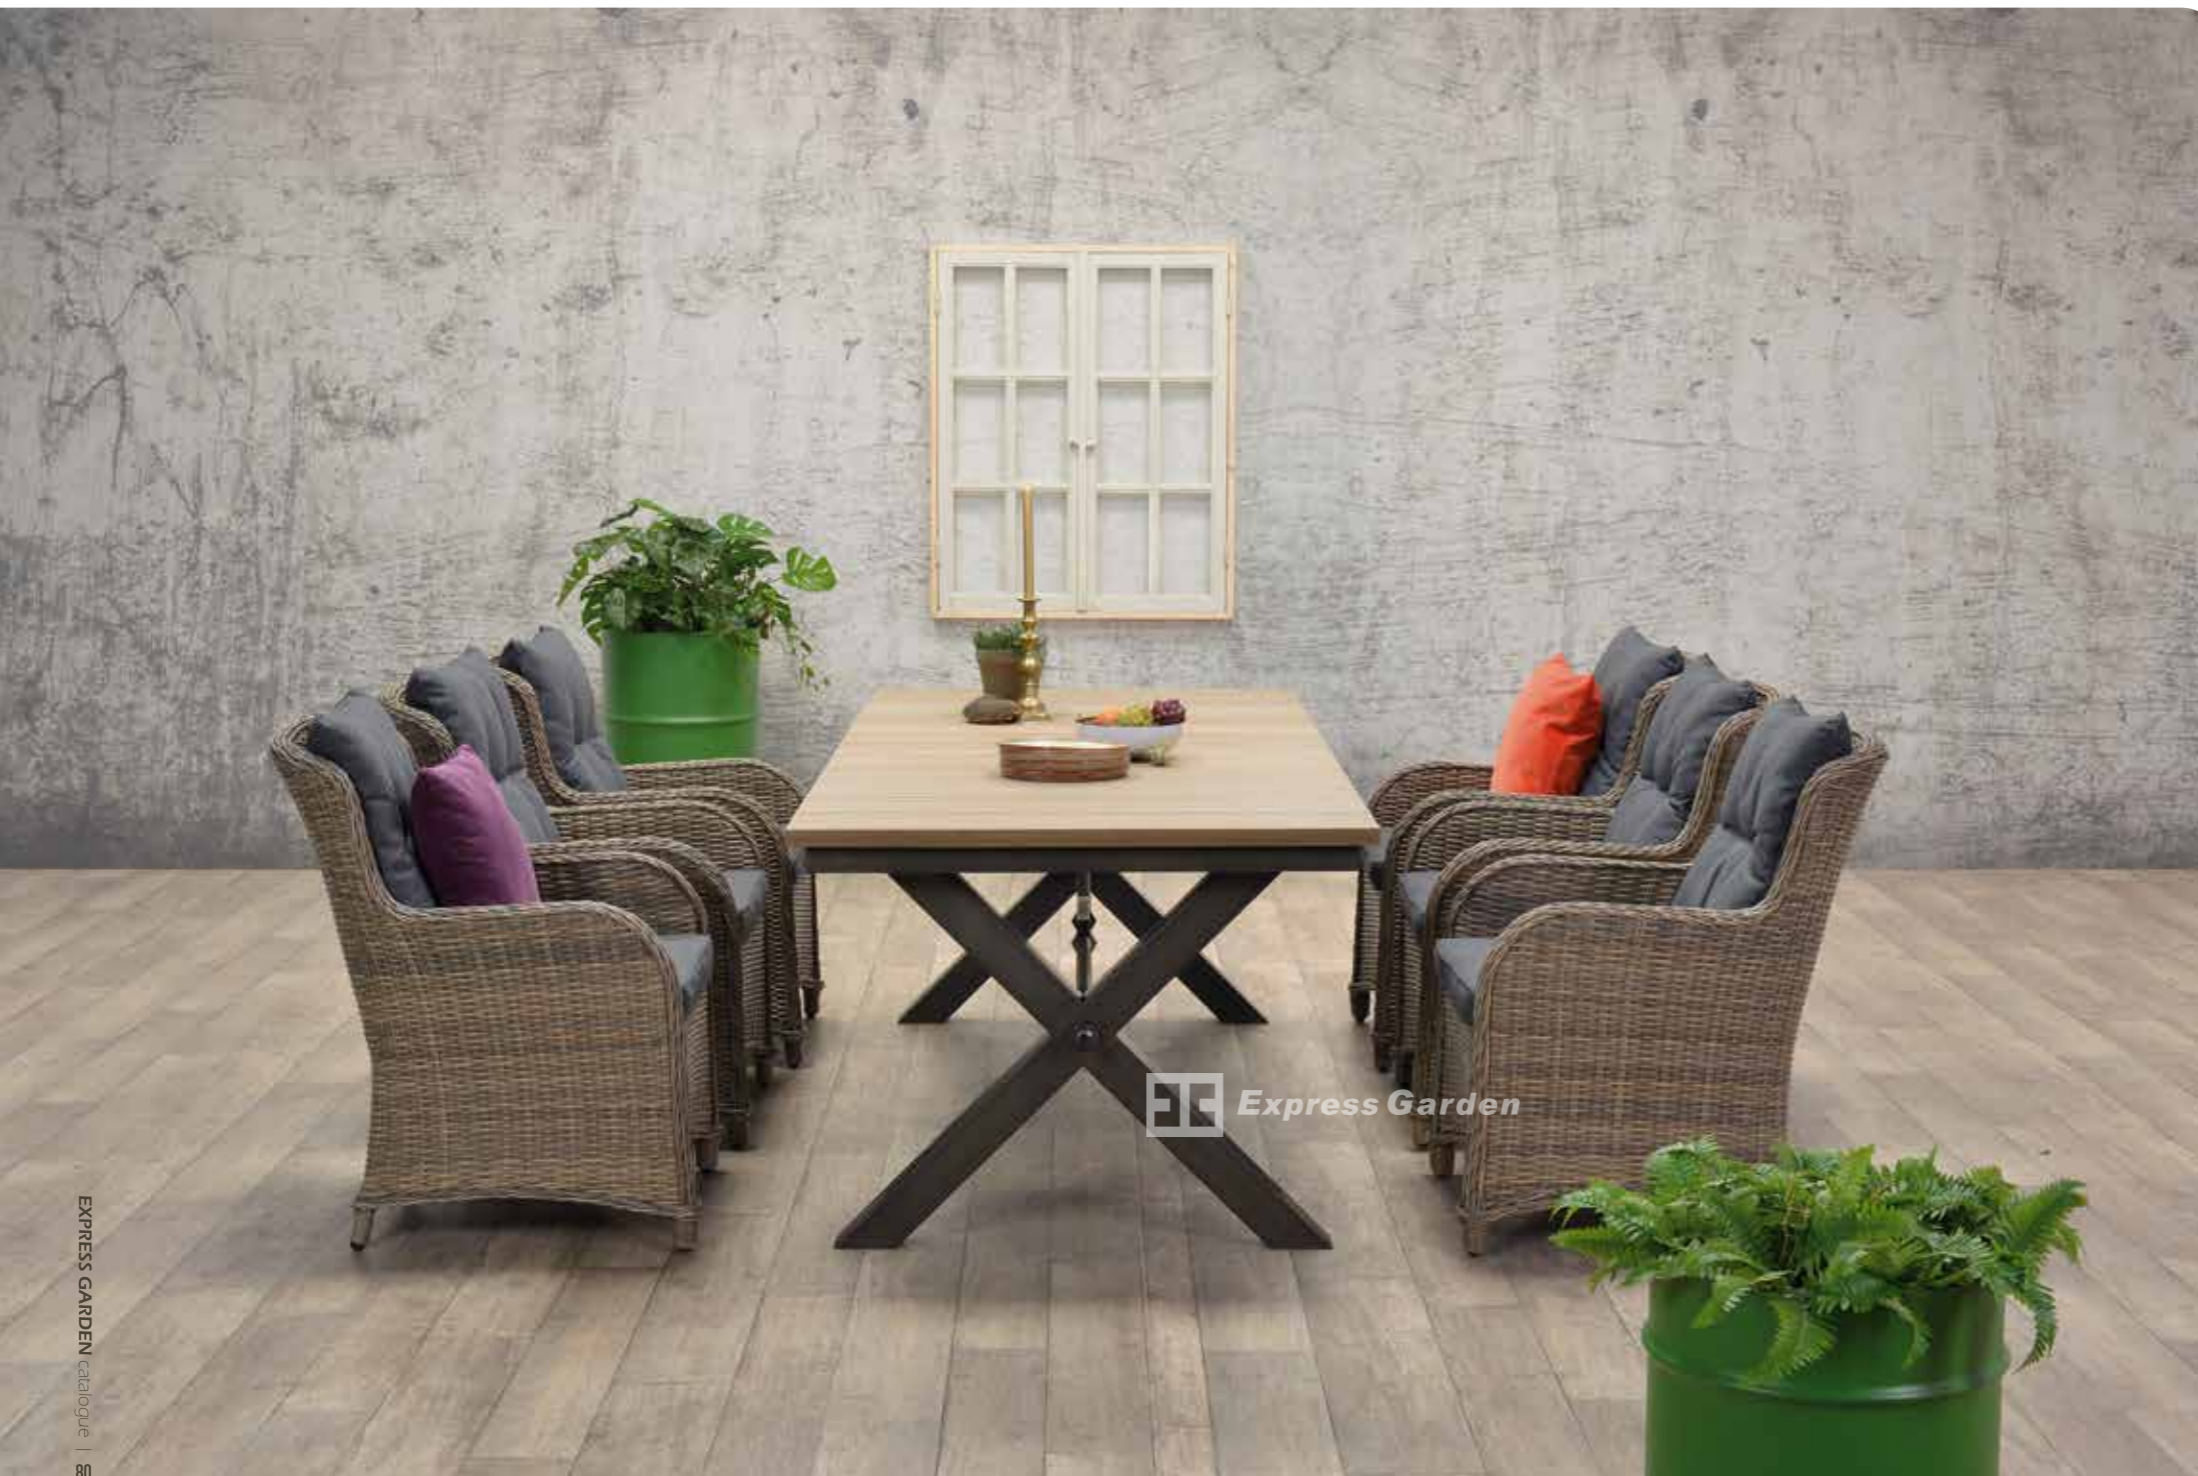

MALPENSA / ROBUSTO

Dining Set

Robusto table
W240 x D100 x H76cm